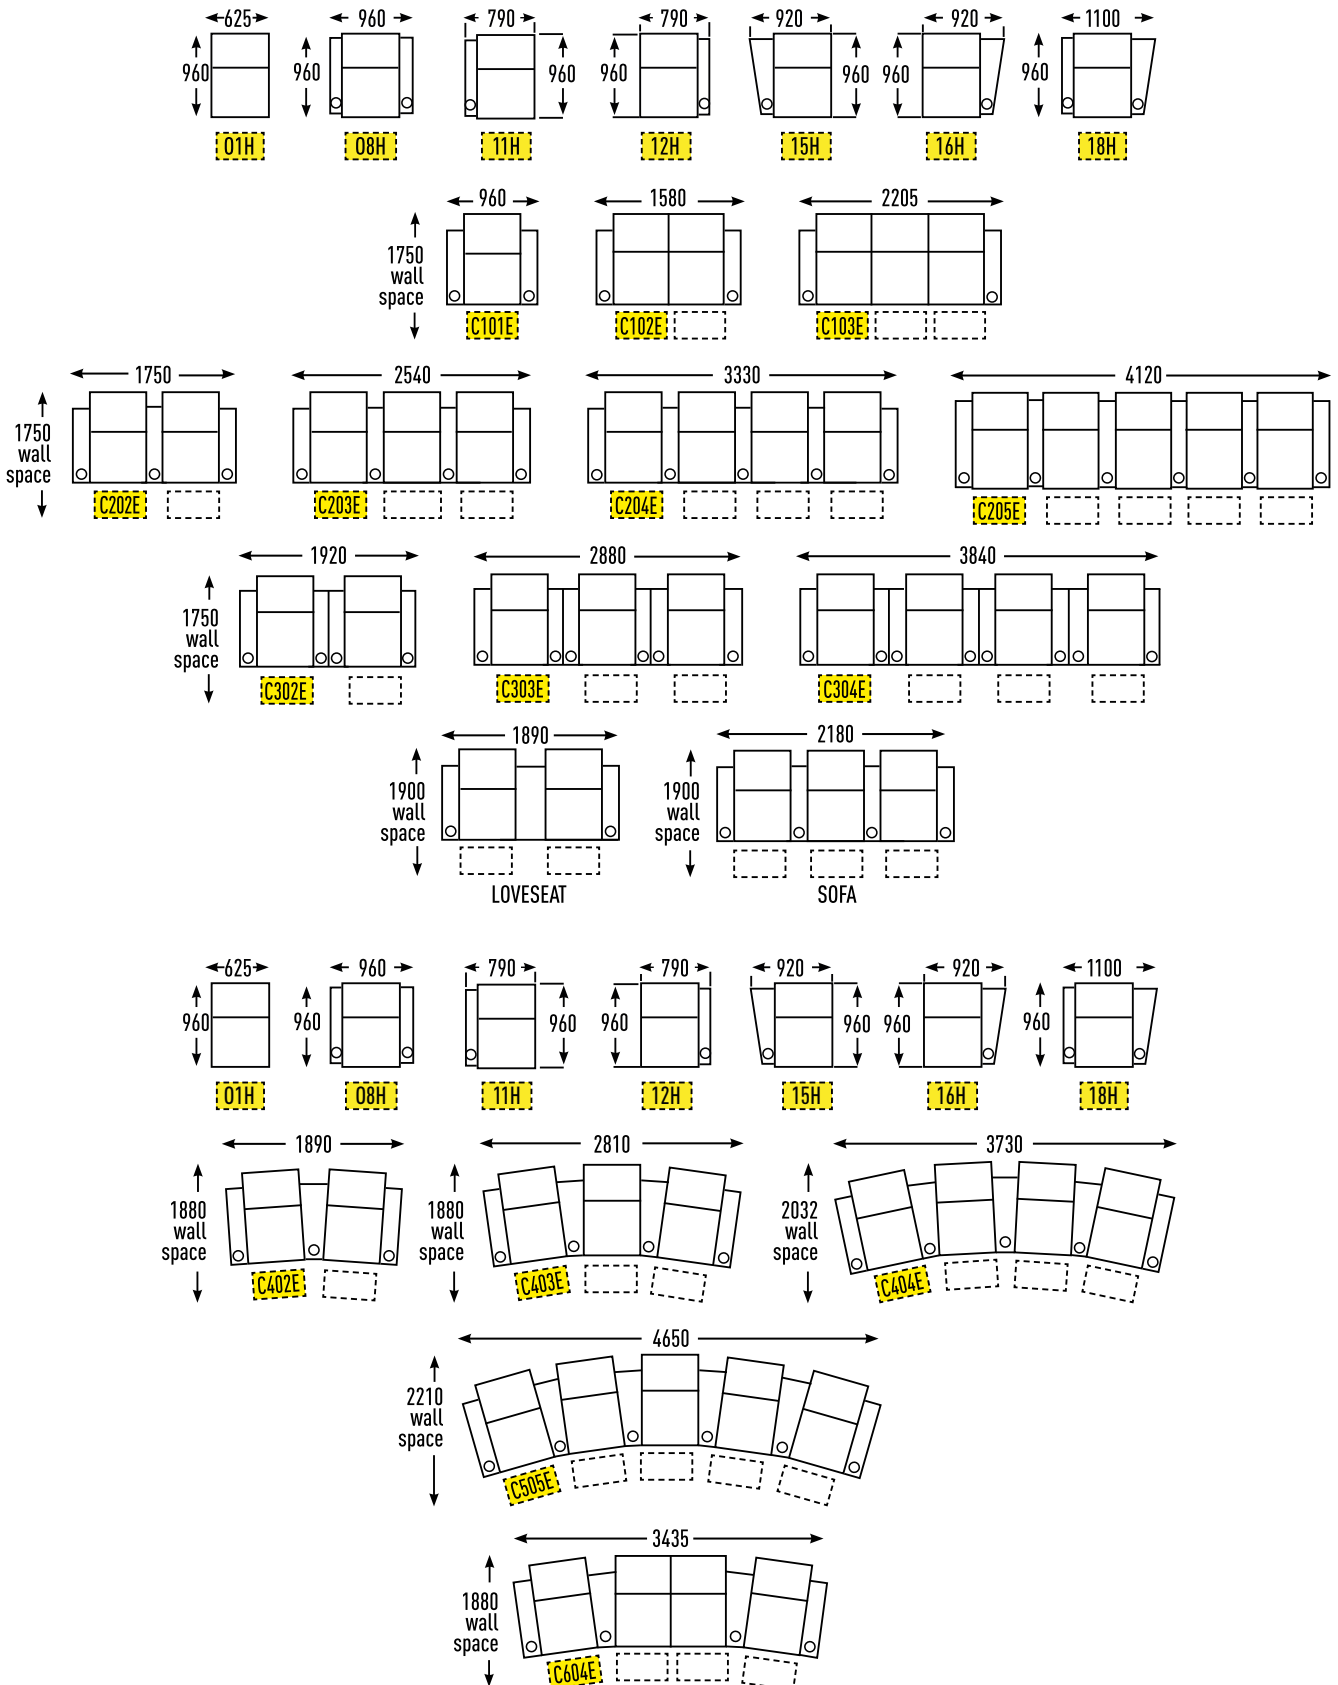

### **STANDARD FEATURES**

- Contemporary styling
- Power Recline and Power Headrests
- Refrigerated LED Cupholders
- USB port included in cupholder
- Storage Arms and Tray
- 1.8 Density Foam with Pocketed Coil Spring Seats
- Near-the-wall Power Recline
- Fully Padded Arms, Sides and Backs
- Zip lining for catching crumbs and coins
- Ganging devices installed to lock the chairs together
- Available in Sofa or Love-Seat styles

• 1120mm BACK HEIGHT ON ALL PIECES

RowOne®

*For a luxurious cinema experience*

**EVOLUTION**  
**LOVESEAT & SOFA**

SOFA

**FEATURES**

- Refrigerated Cup Holders with lighting
- Power Recline
- Storage arms
- Adjustable Power Headrests
- Near-Wall Recline

LOVESEAT

Evolution is your dream come true! Recline to your favorite seating position, then adjust the headrest for ultimate comfort! Refrigerated and lighted cupholders add to the home cinema experience with soft blue lights to add some Hollywood magic. RowOne's exclusive zipped in 'crumb catcher' lining catches coins, popcorn and other debris for easy clean up without moving the seating!

Each seat has a zip-in liner attaching the back to the seat catching loose change, food and debris.